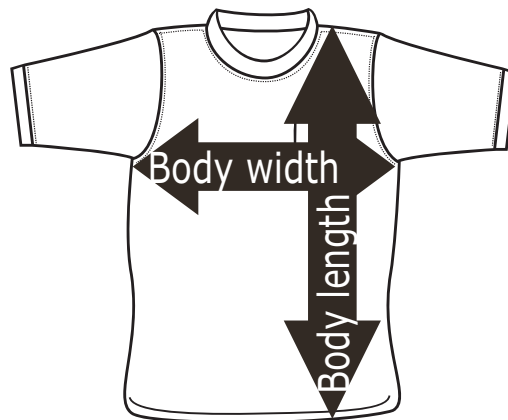

# Hooded Sweatshirt

## Finished Measurements

### Adult Sizes

Inches	S	M	L	XL	2X	3X	4X	5X
Body width	20	22	24	26	28	30	32	34
Body length	26	27	28	29	30	31	32	33

**Body Width -**

Measure side to side just under armhole

**Body Length -**

Measure from top of shoulder to bottom of garment