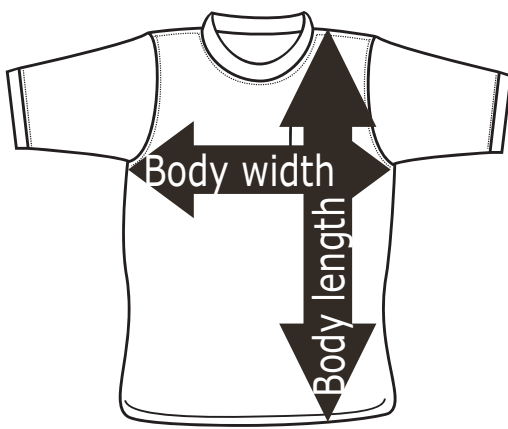

## Colors

Black

Sport Gray

Red

## Finished Measurements

### Adult Sizes

Inches	S	M	L	XL	2X	3X	4X	5X
Body width	18	20	22	24	26	28	30	32
Body length	28	29	30	31	32	33	34	35

**Body Width -**

Measure side to side just under armhole

**Body Length -**

Measure from top of shoulder to bottom of garment